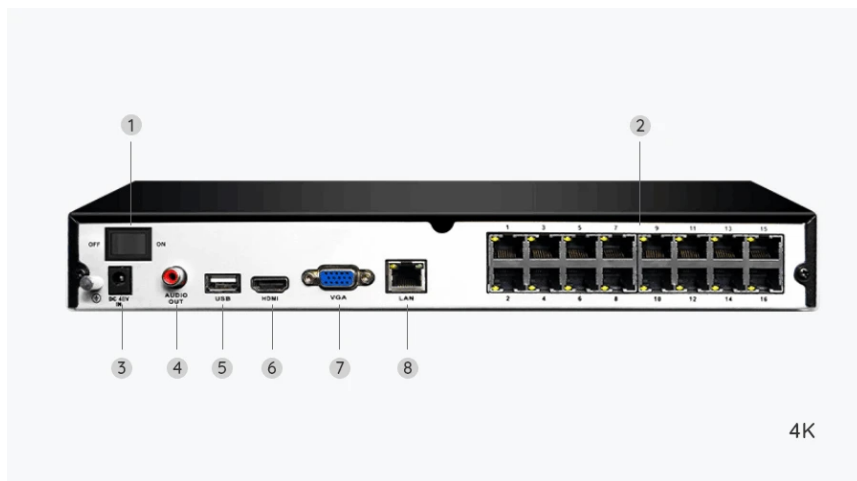

## Gallery & Specs

1. Mount
2. Metal Aluminum Case
3. Spotlight
4. IR LEDs
5. High Definition Lens
6. Daylight Sensor
7. Built-In Mic
8. Speaker

Only Manual Rotation

1. Power
2. Reset Button
3. Network
4. Waterproof Lid

1. USB Port
2. Power LED/HDD LED
3. Control Panel

1. On/Off Switch
2. RJ45
3. Power Input
4. Audio Out
5. USB Port
6. VGA Port
7. HDMI Port
8. Network

[www.reolink.com](http://www.reolink.com)