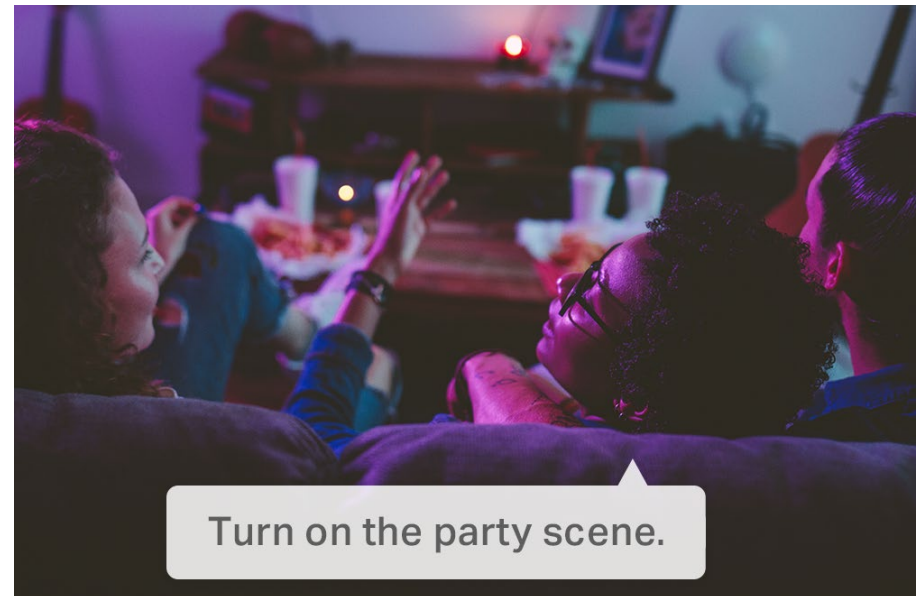

Free Up Your Hands with Voice Control

You can use Amazon Alexa or Google Assistant to control your device with voice commands like "Alexa, turn on the light please". You can also control it via Siri® Shortcuts.