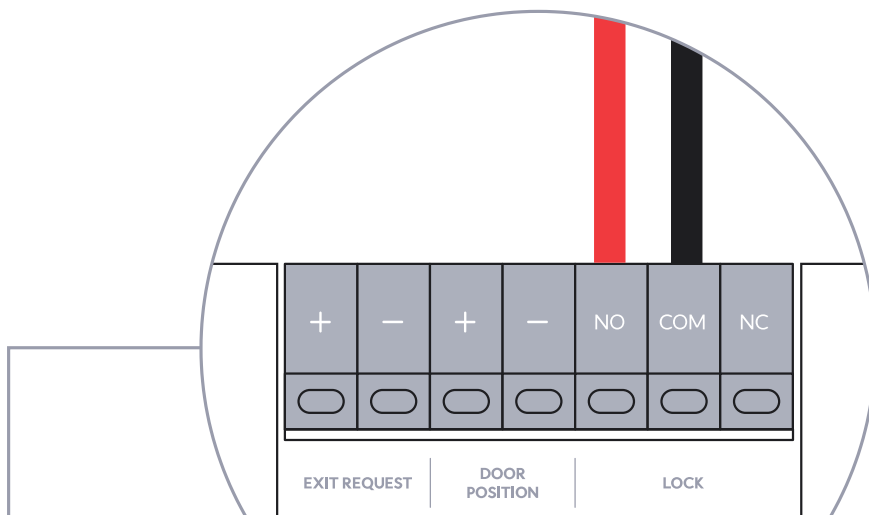

8

Access Lock Electric

[Buy >](#)

Door Lock 1-Pair Relay Cable

[Buy >](#)