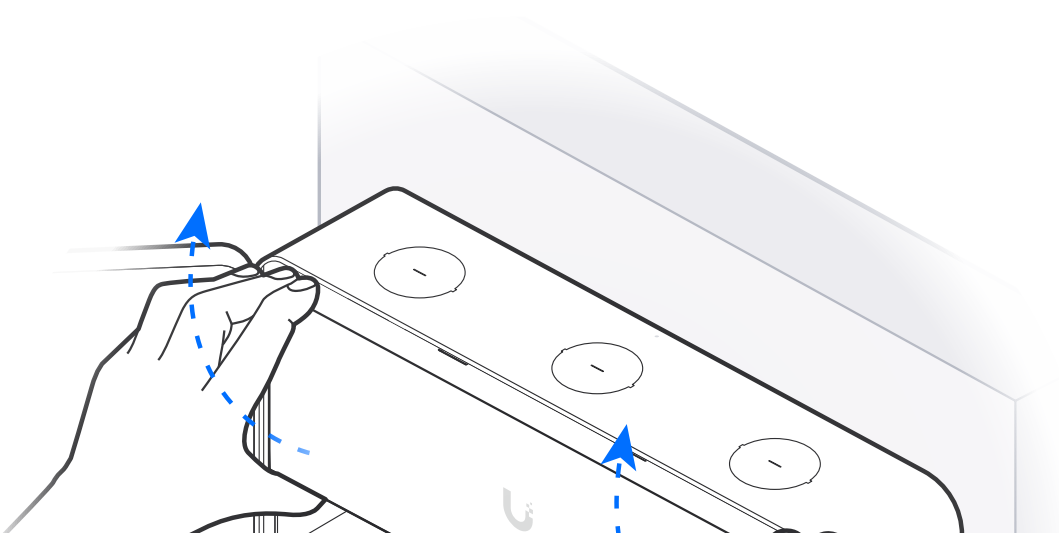

6

1x

7

Ø≤1.35mm

8

Access Lock Electric

[Buy >](#)

Door Lock 1-Pair Relay Cable