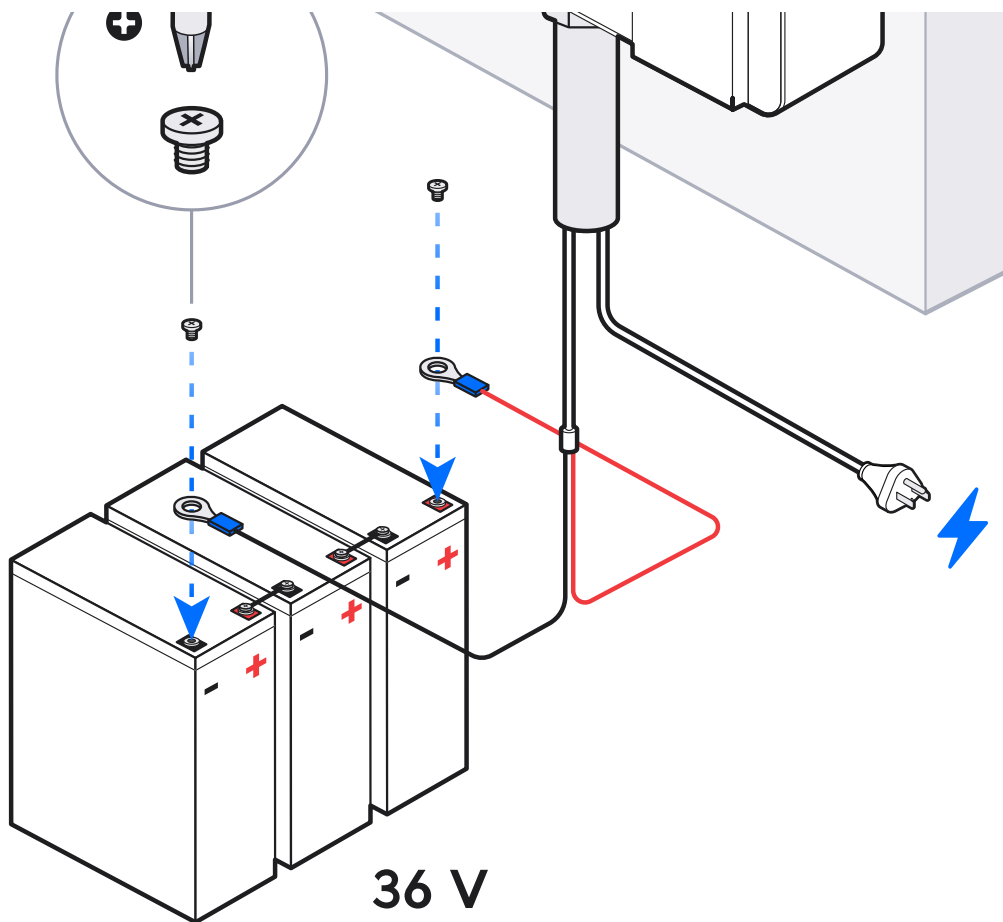

UniFi Cloud Gateway

Switching

11

12

1x

36V lead-acid battery

1x

1x