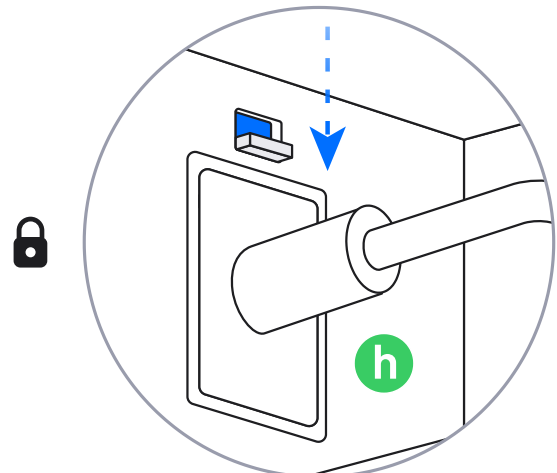

UniFi Cloud Gateway

Switching

11

12

1x

36V lead-acid battery

1x

1x