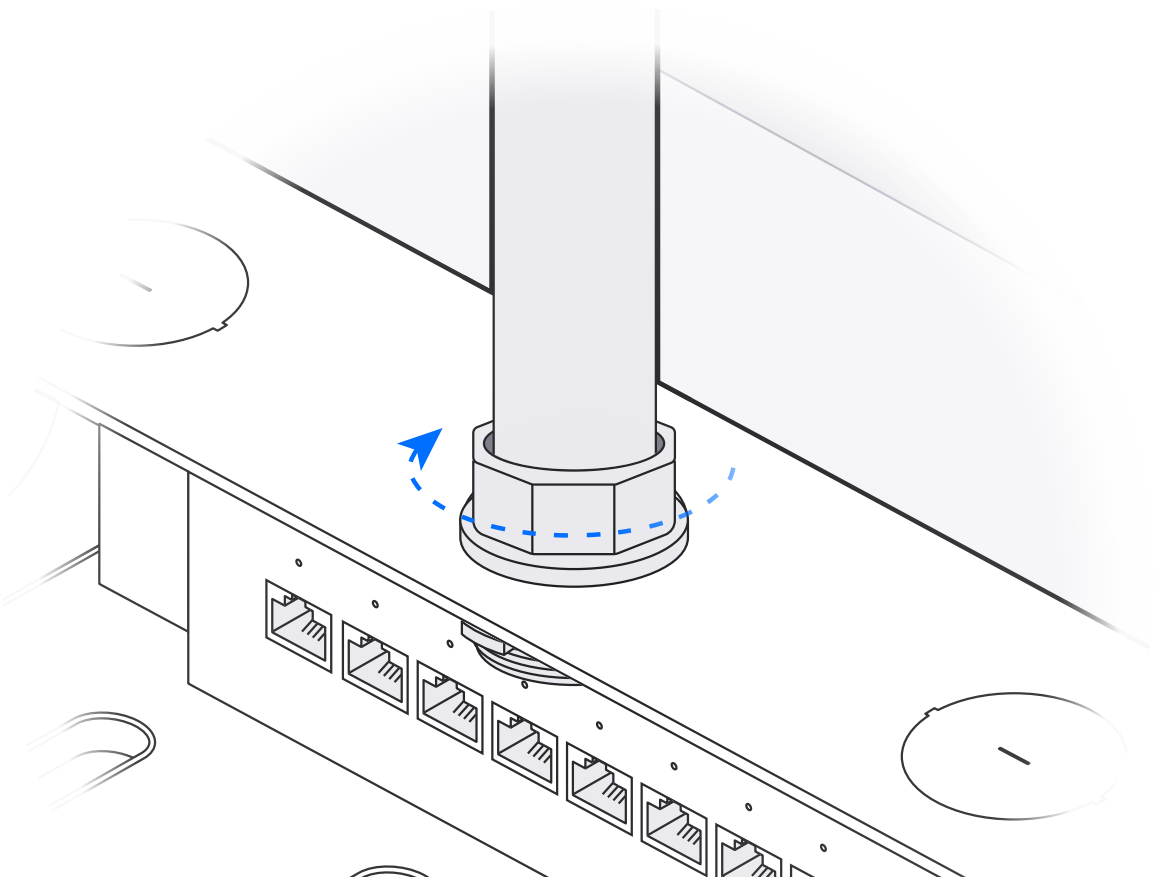

6

1x

7

Ø≤1.35mm

8

Access Lock Electric

[Buy >](#)

Door Lock 1-Pair Relay Cable