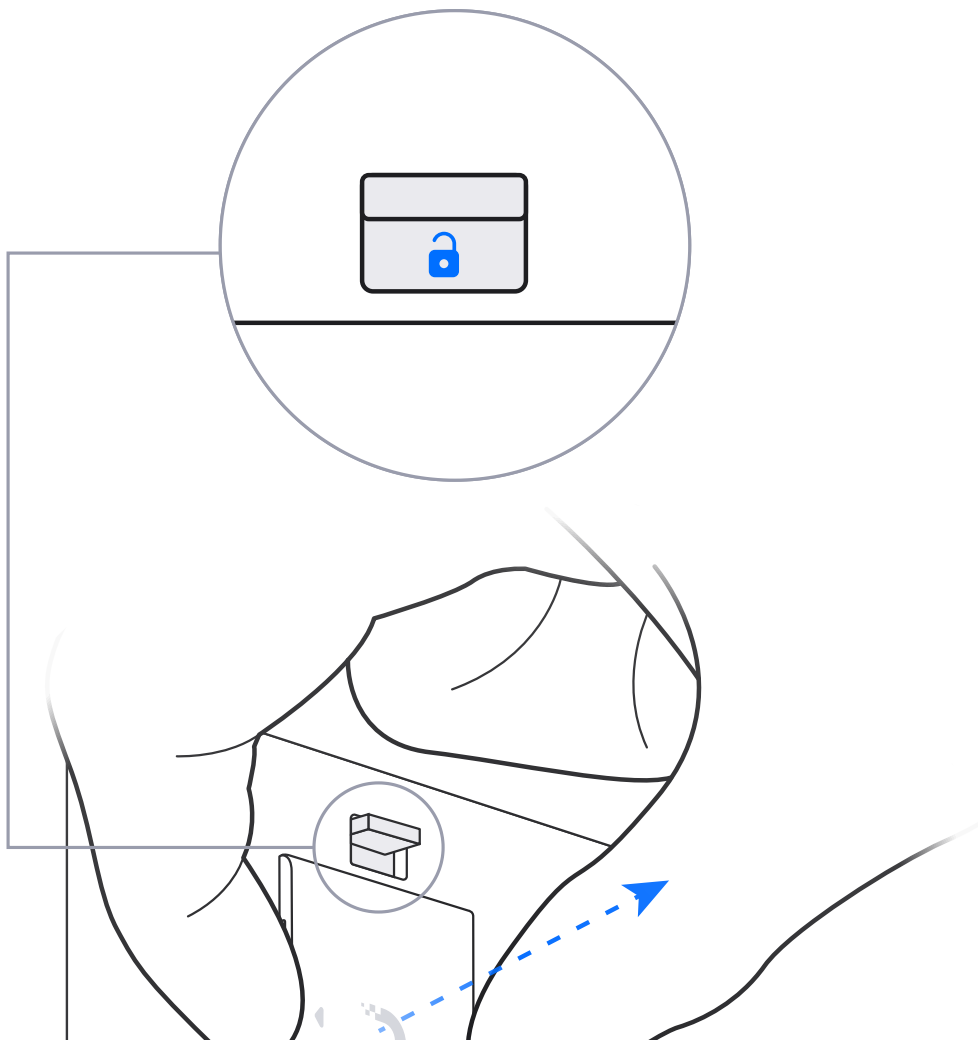

UniFi Cloud Gateway

Switching

11

12

1x

36V lead-acid battery

1x

1x