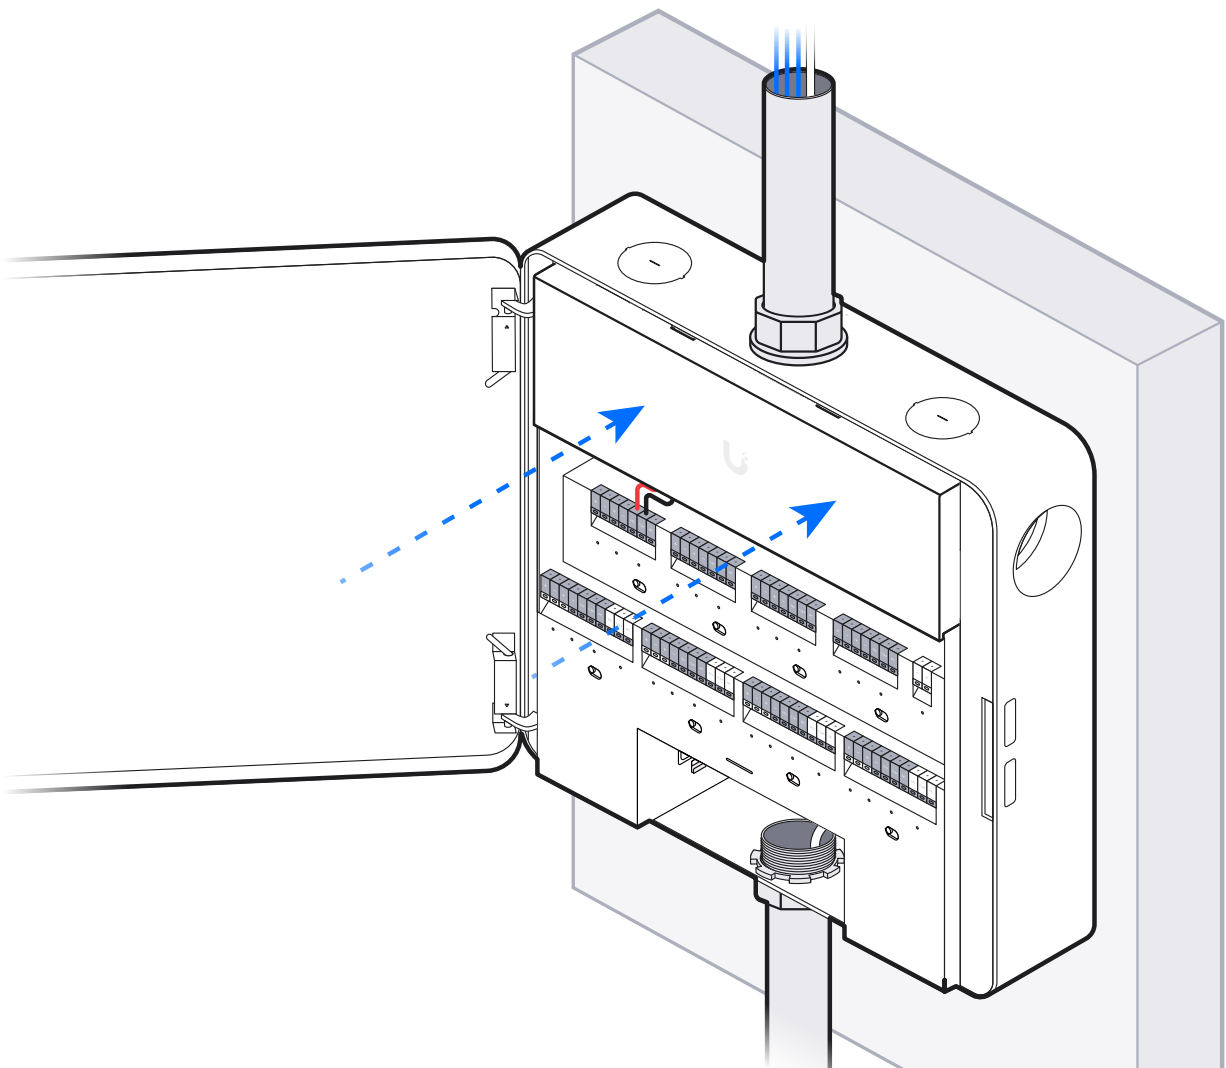

UniFi Cloud Gateway

Switching

11

12

1x

36V lead-acid battery

1x

1x