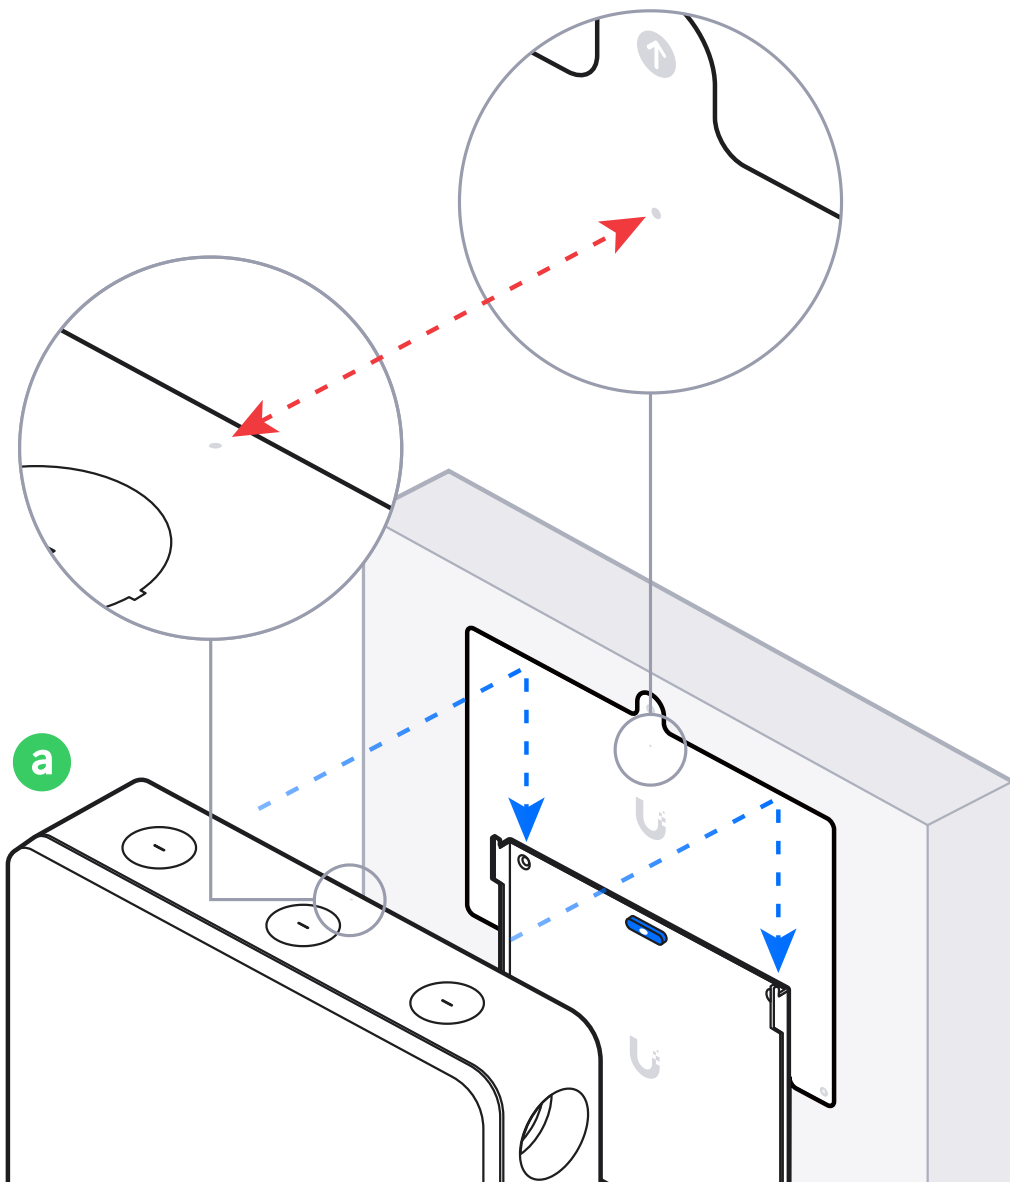

6

1x

7

Ø≤1.35mm

8

Access Lock Electric

[Buy >](#)

Door Lock 1-Pair Relay Cable