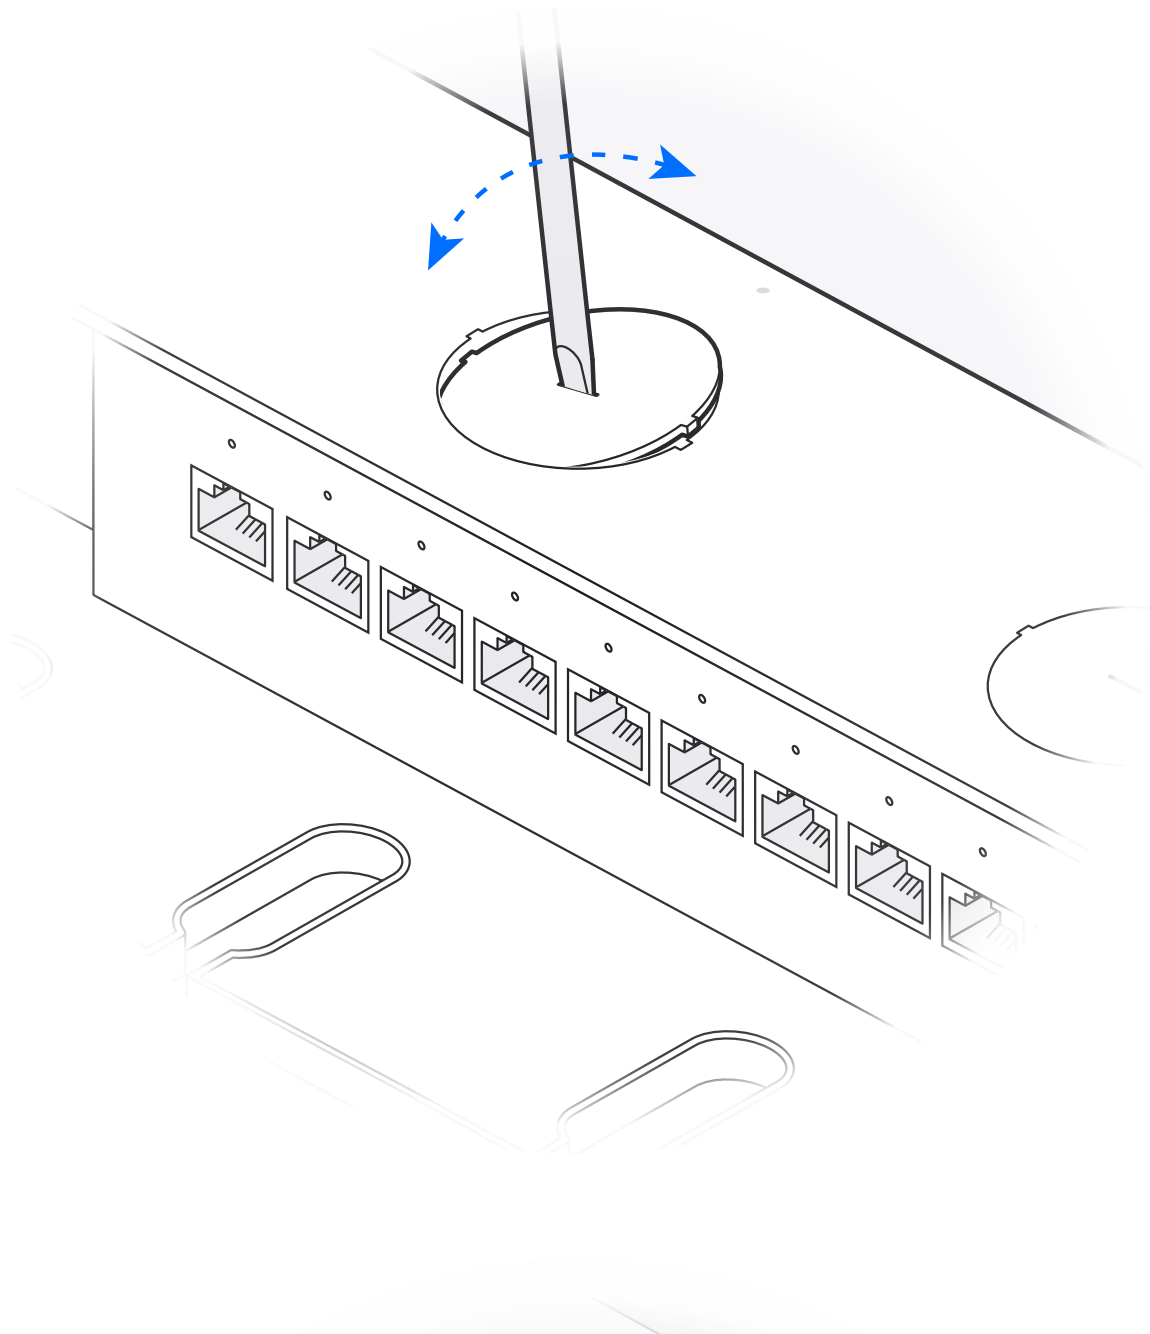

6

1x

7

Ø≤1.35mm

8

Access Lock Electric

[Buy >](#)

Door Lock 1-Pair Relay Cable