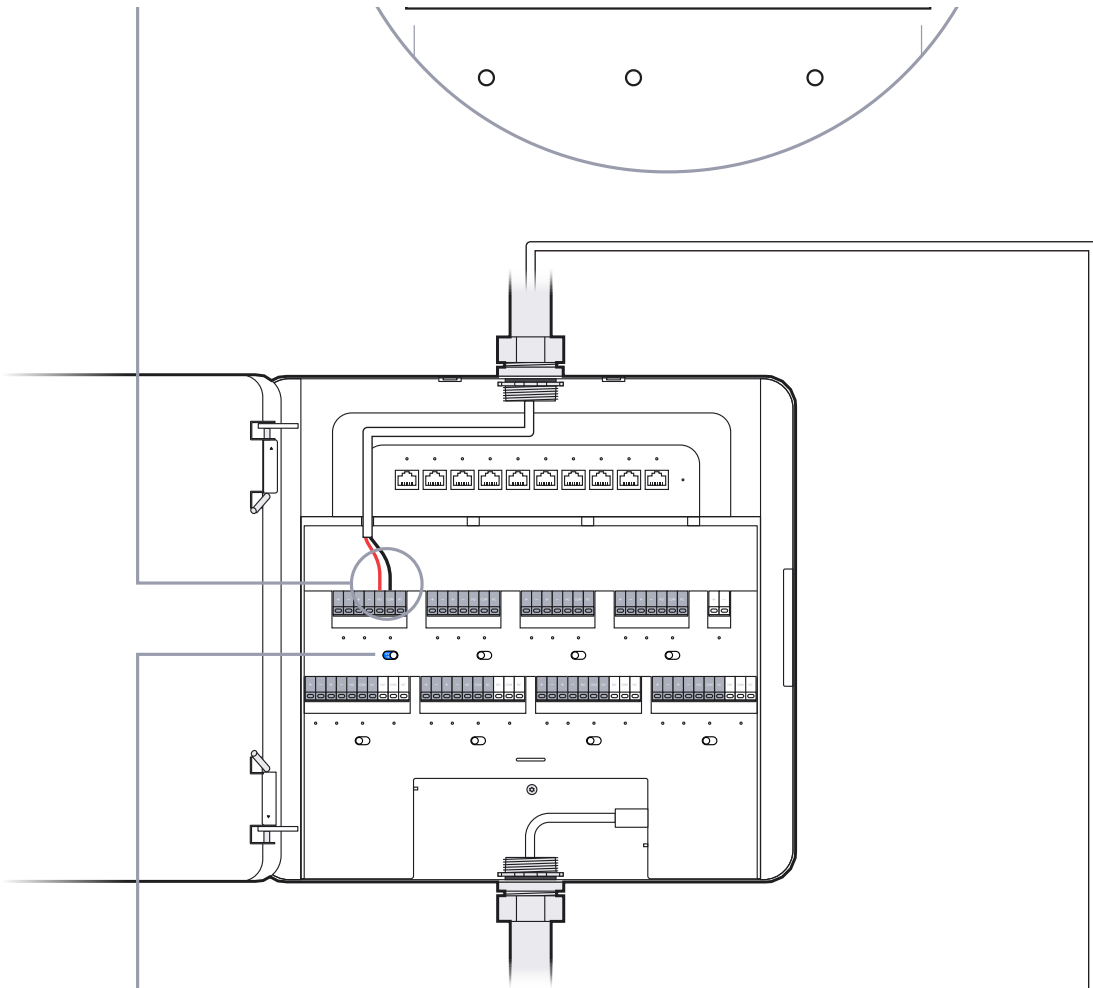

Fail-Secure Lock