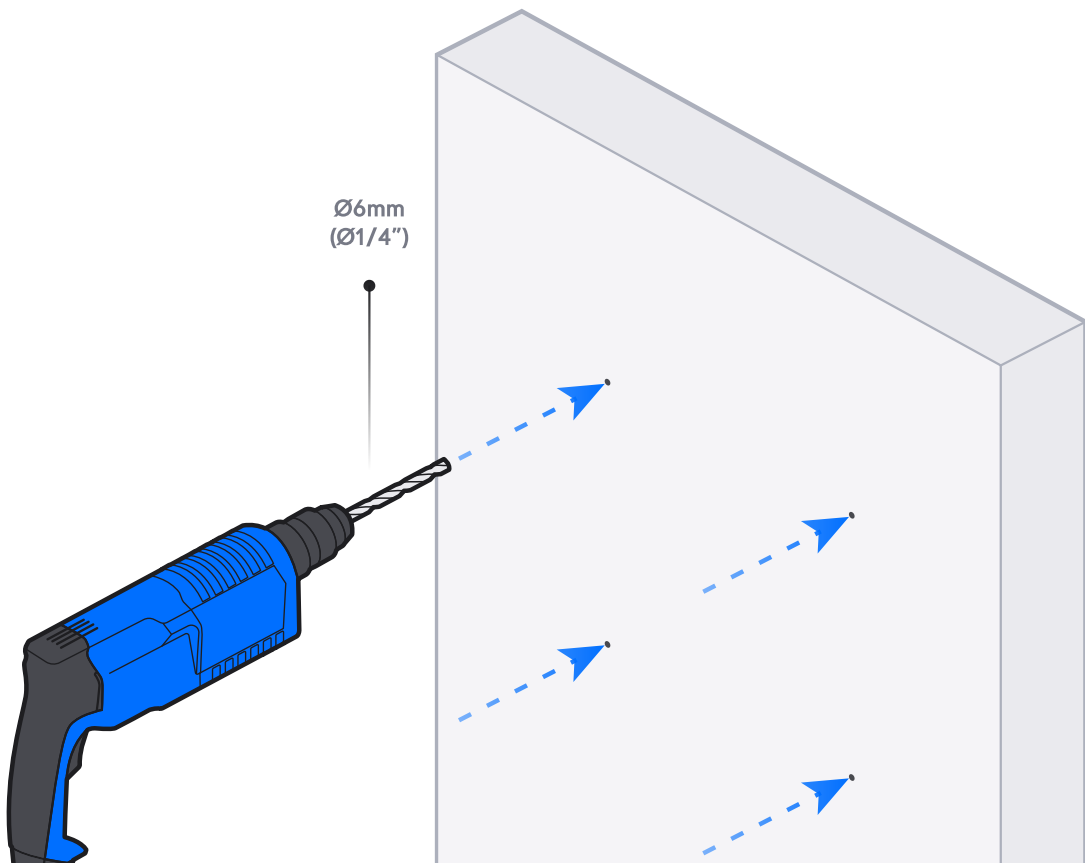

g

1x

h

T8

Ø6mm
(Ø1/4")

EMT Conduit and
Compression connector

1

2