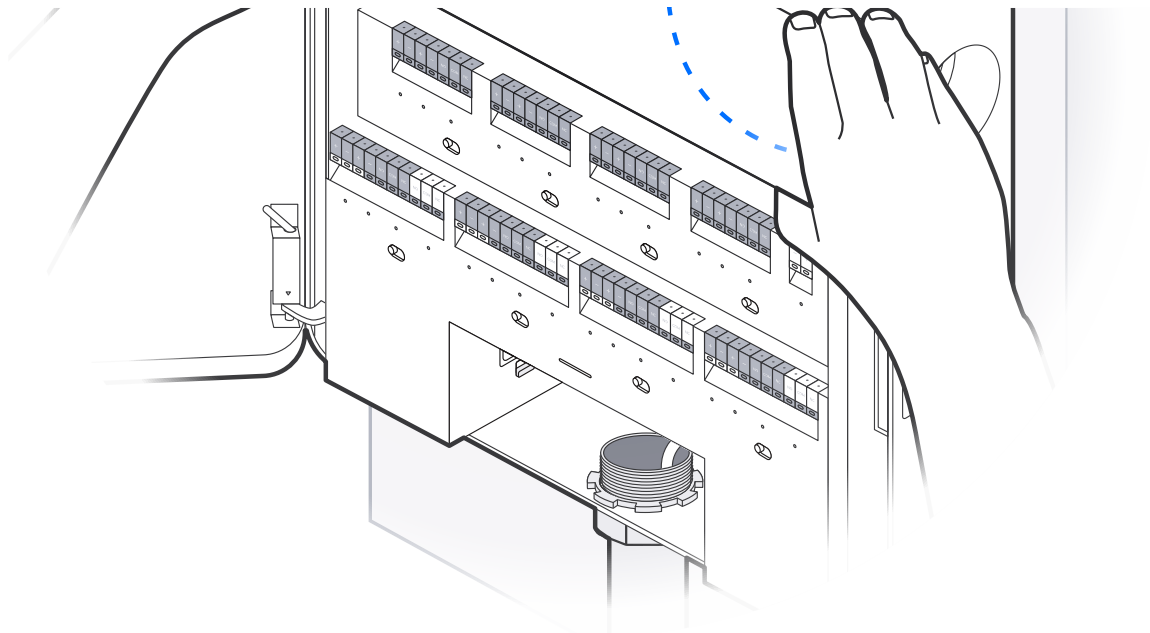

6

1x

7

Ø≤1.35mm

8

Access Lock Electric

[Buy >](#)

Door Lock 1-Pair Relay Cable