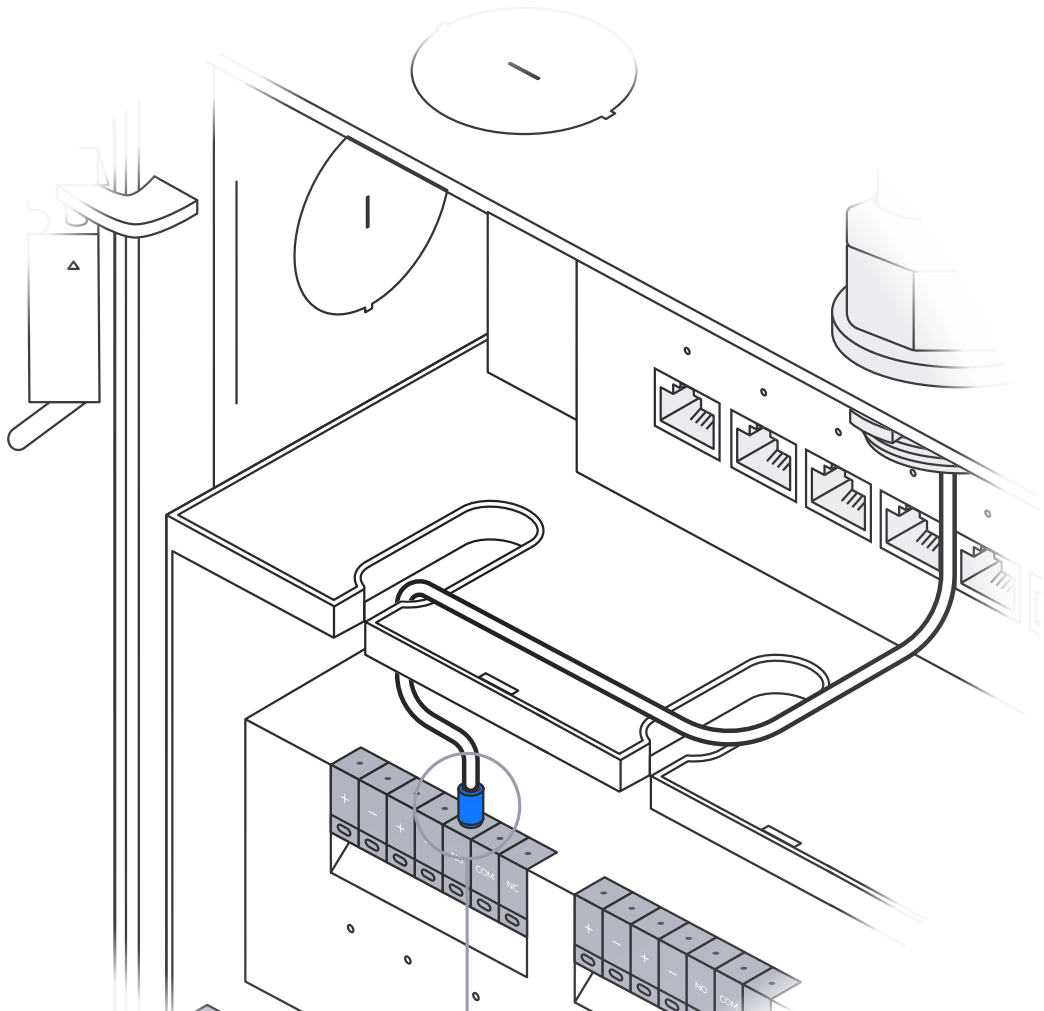

6

1x

7

Ø≤1.35mm

8

Access Lock Electric

[Buy >](#)

Door Lock 1-Pair Relay Cable