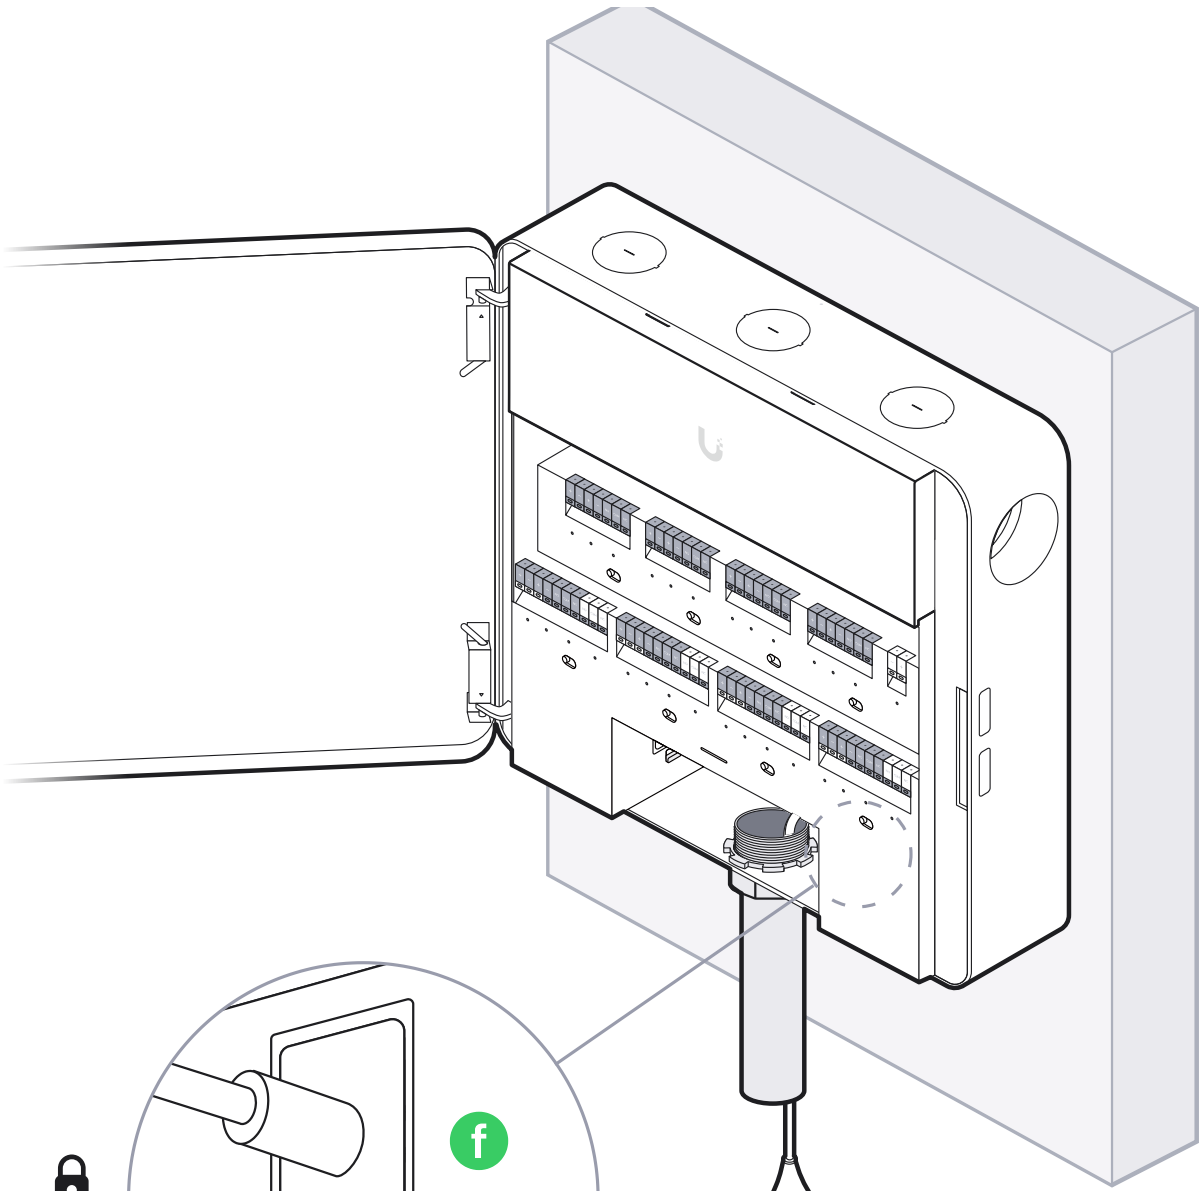

6

1x

7

Ø≤1.35mm

8

Access Lock Electric

[Buy >](#)

Door Lock 1-Pair Relay Cable