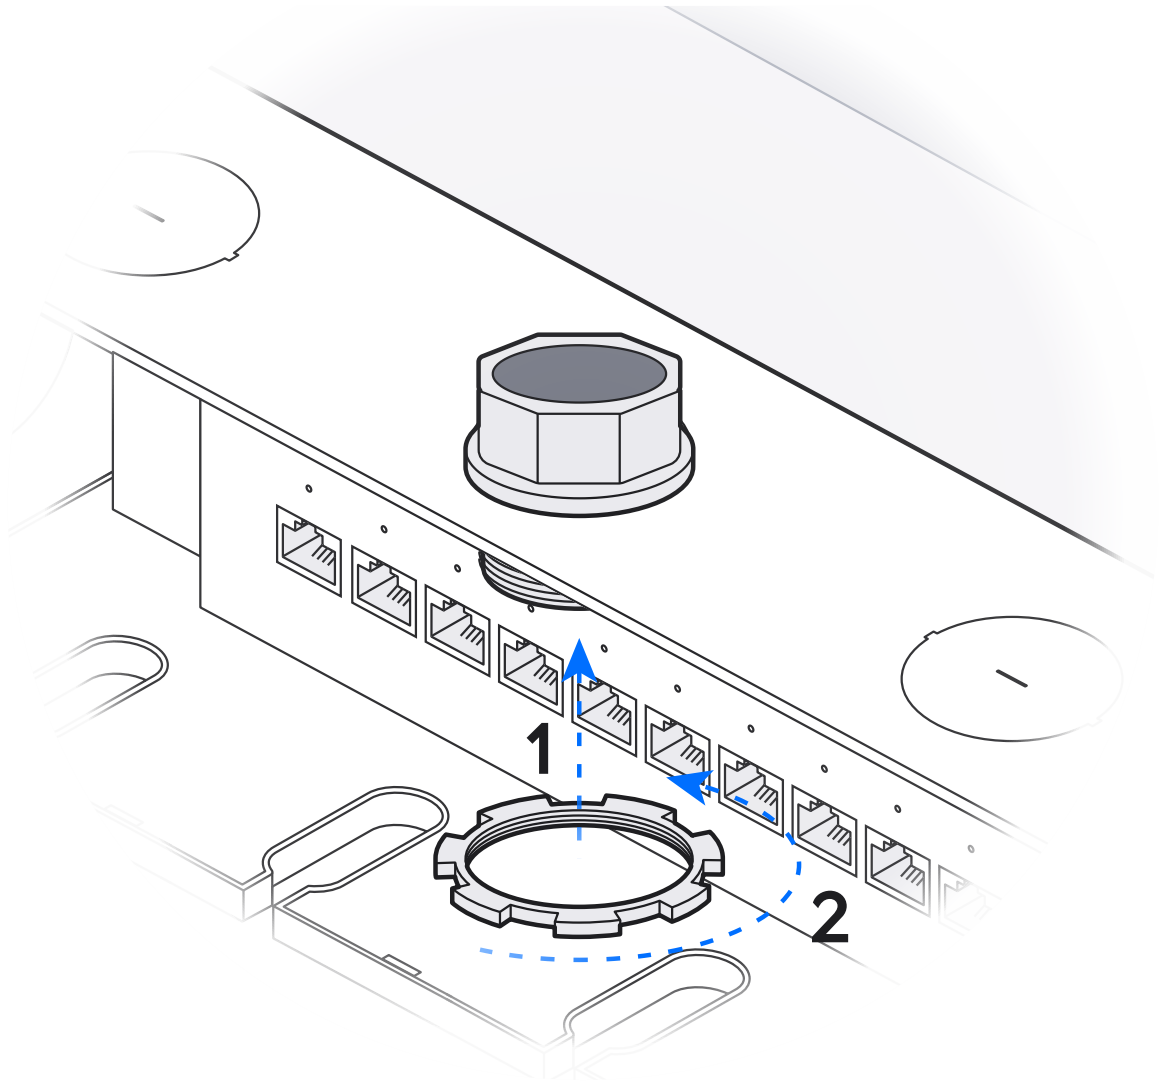

6

1x

7

Ø≤1.35mm

8

Access Lock Electric

[Buy >](#)

Door Lock 1-Pair Relay Cable