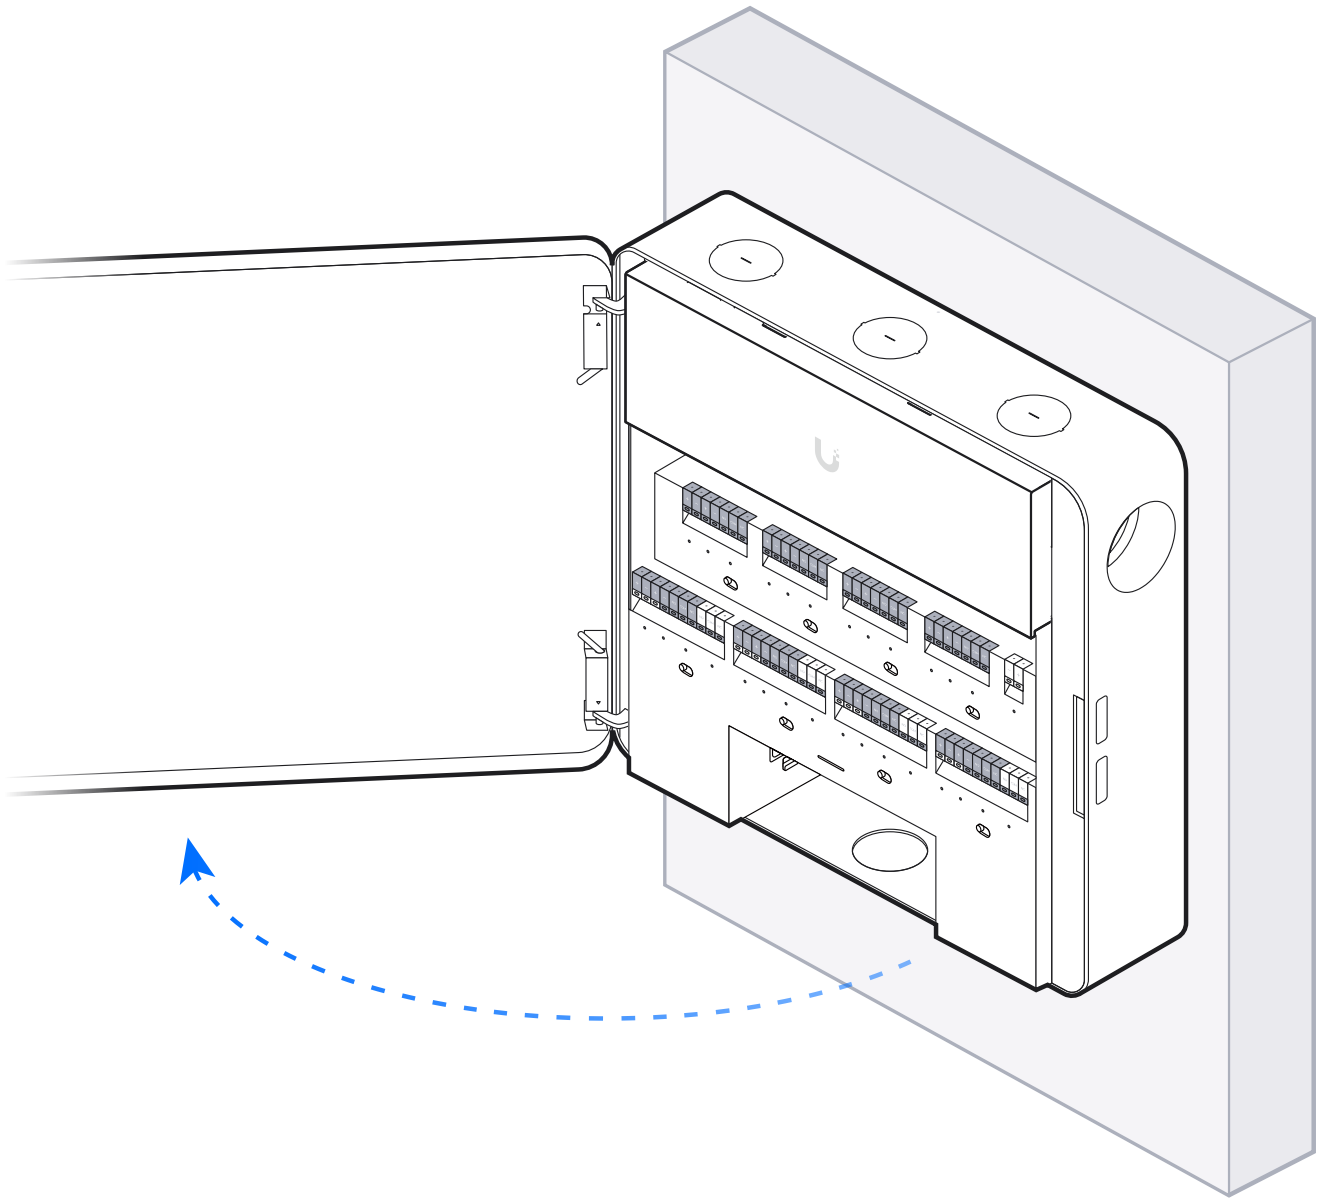

6

1x

7

Ø≤1.35mm

8

Access Lock Electric

[Buy >](#)

Door Lock 1-Pair Relay Cable