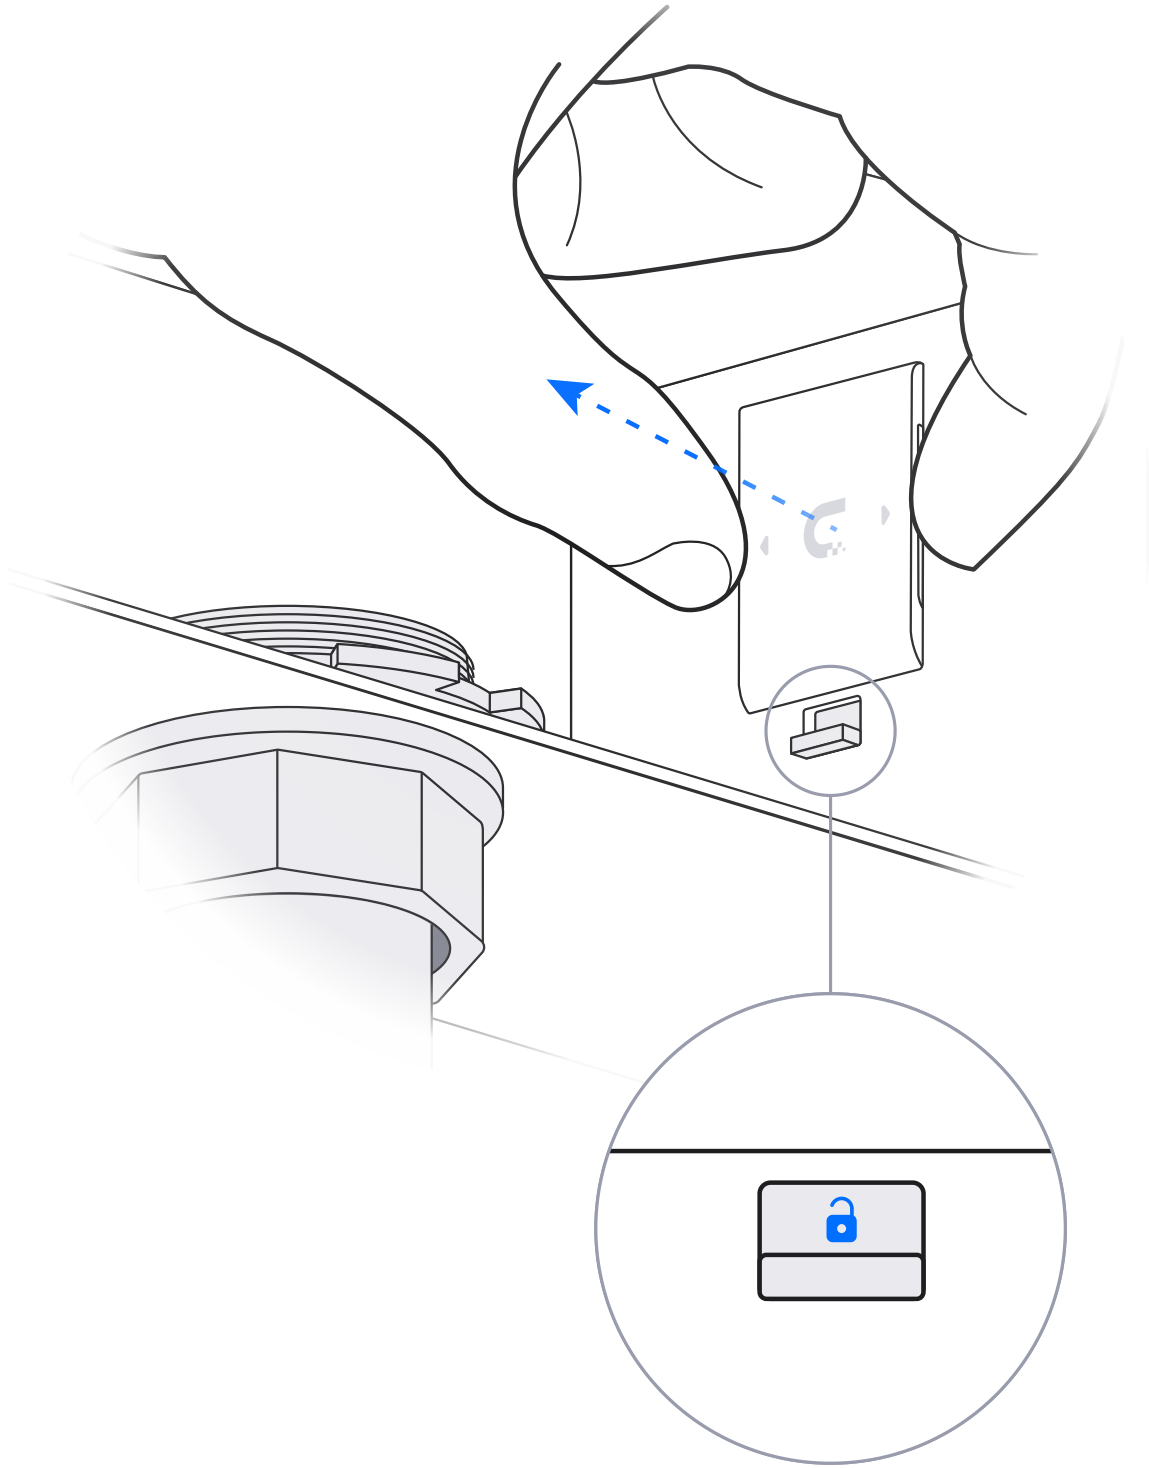

6

1x

7

Ø≤1.35mm

8

Access Lock Electric

[Buy >](#)

Door Lock 1-Pair Relay Cable