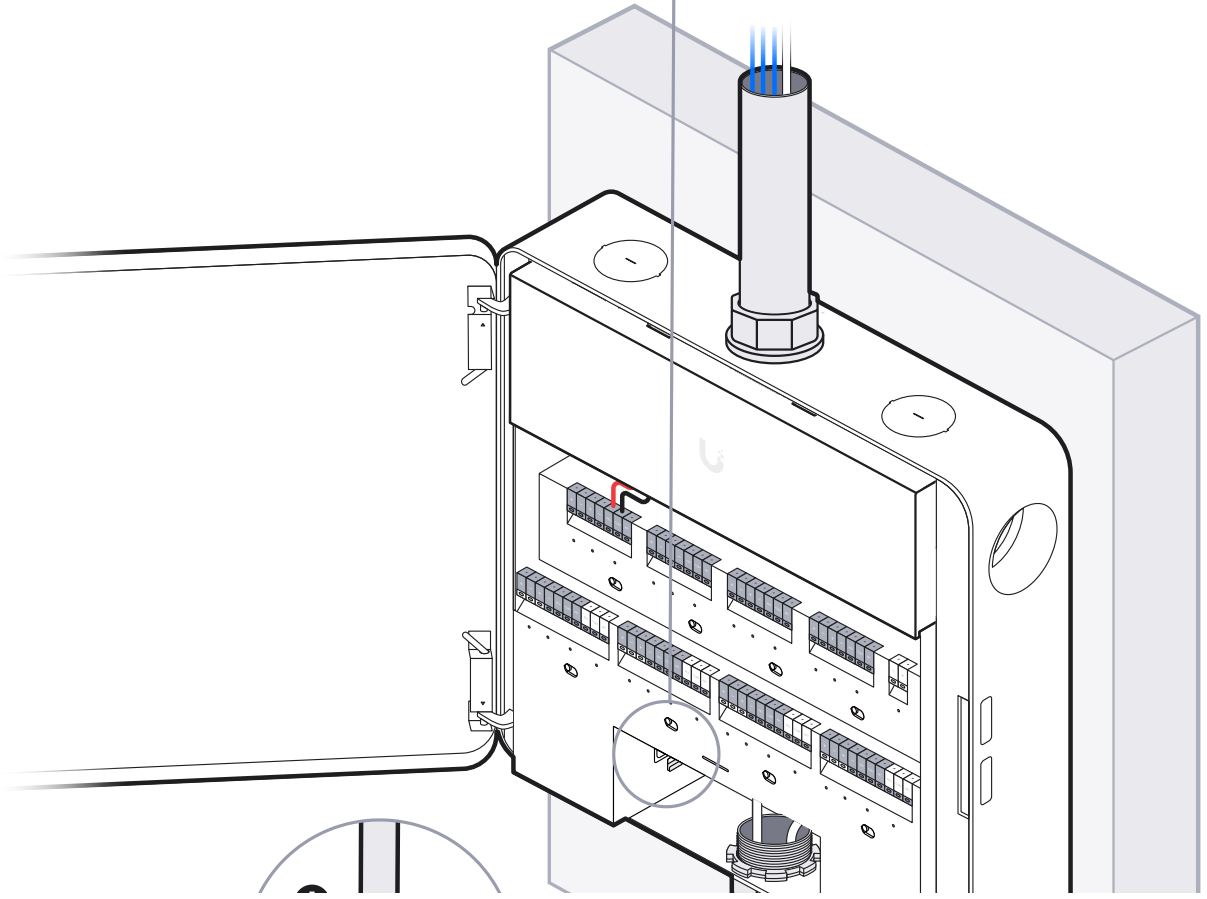

UniFi Cloud Gateway

Switching

11

12

1x

36V lead-acid battery

1x

1x