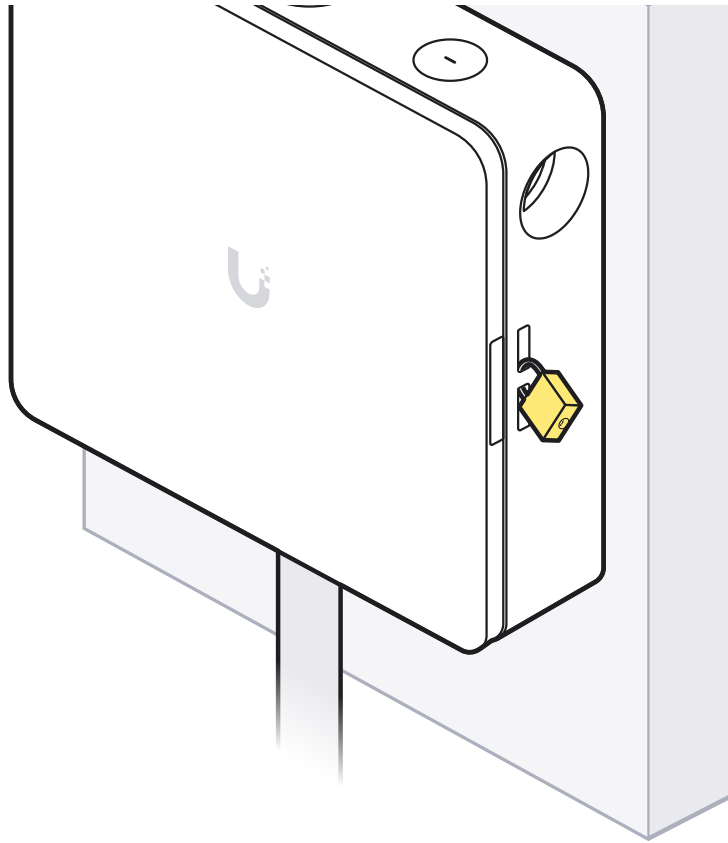

UniFi Cloud Gateway

Switching

11

12

1x

36V lead-acid battery

1x

1x