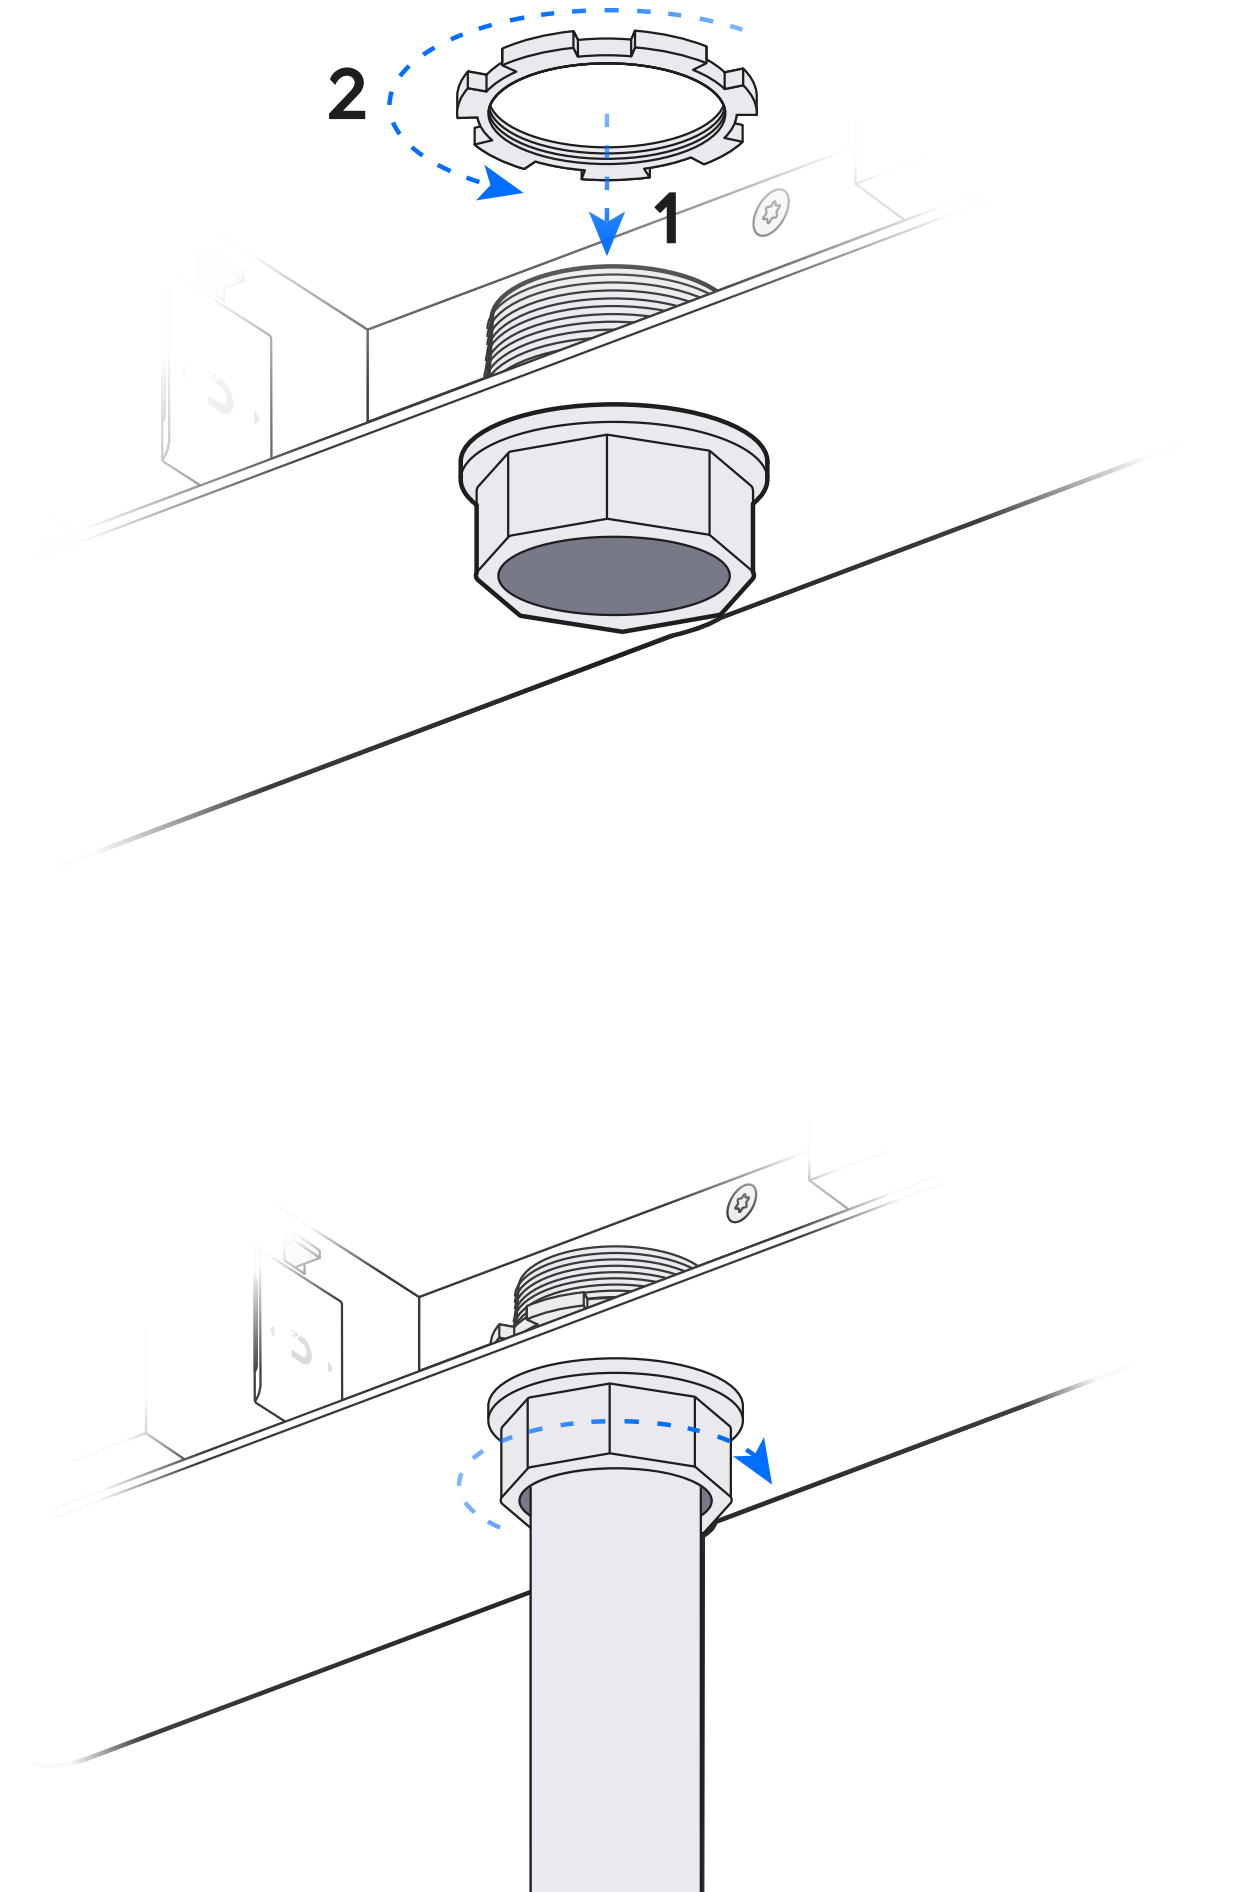

6

1x

7

Ø≤1.35mm

8

Access Lock Electric

[Buy >](#)

Door Lock 1-Pair Relay Cable