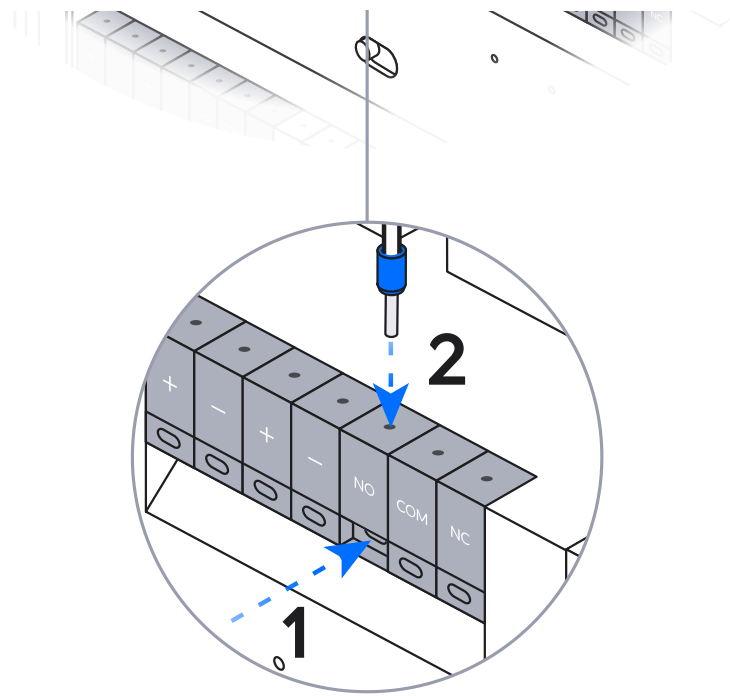

6

1x

7

Ø≤1.35mm

8

Access Lock Electric

[Buy >](#)

Door Lock 1-Pair Relay Cable