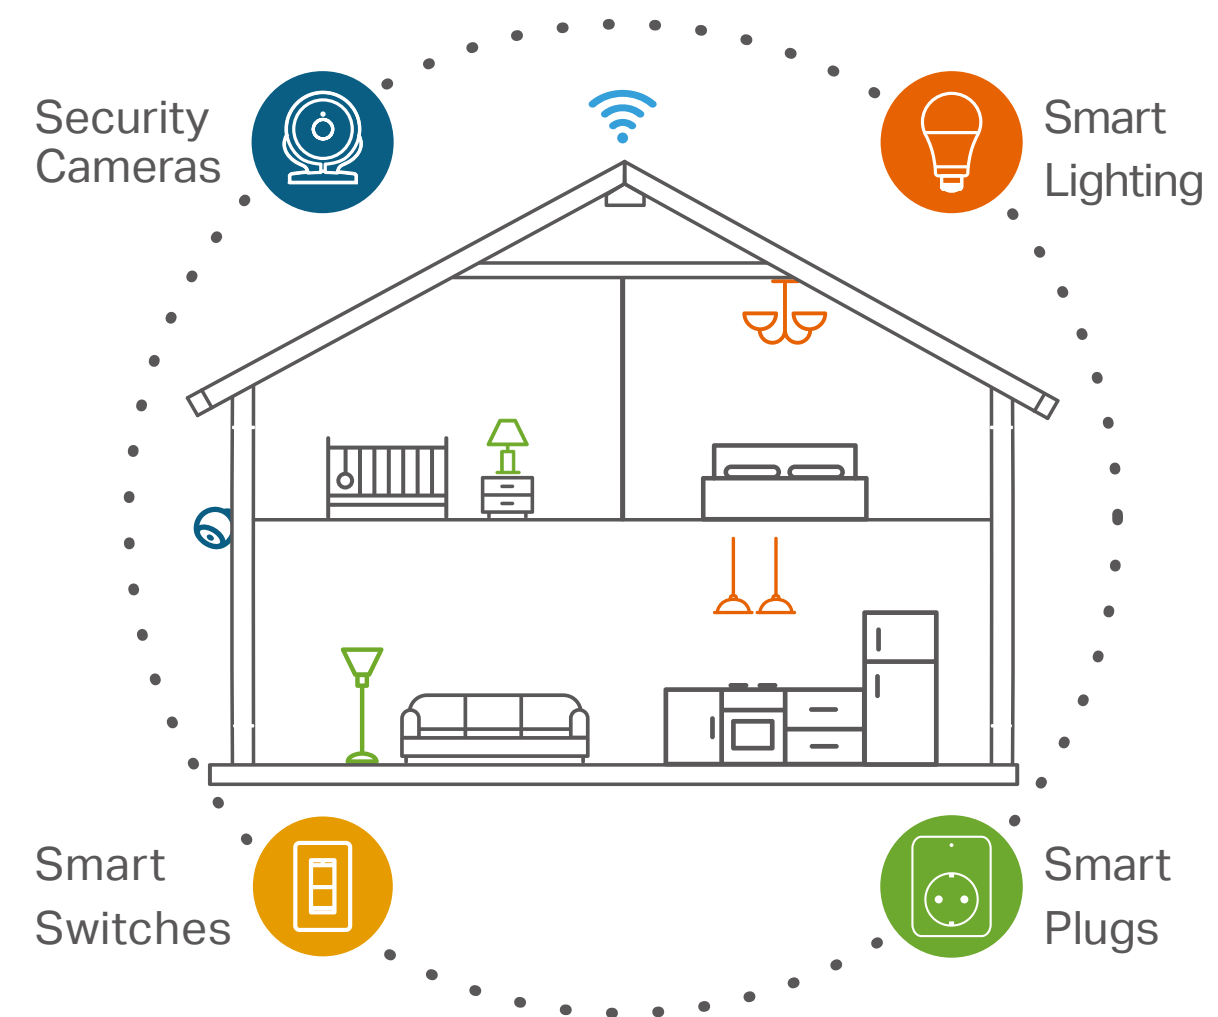

Kasa Smart Light Bulb

Multicolor

KL125

Multicolor

No Hub Required

Set Scenes

Voice Control

Highlights

Multicolor

Kasa Smart's Multicolour light bulb offers endless lighting possibilities with a wide range of colours and dimming capabilities to create the perfect ambiance from anywhere. Schedule your lights to change to your favourite teams' colours on game night or dim them to subtle reds and purples for a romantic dinner. Control your lights from anywhere using the Kasa Smart app or with simple voice commands via Google Assistant, Alexa or SmartThings.

Your Home. One App.

Turn your home into a true smart home with Kasa Smart. Automate your lights and appliances with smart plugs and bulbs. Secure your home with Kasa cameras. Control it all from the Kasa Smart app.

Learn more at KasaSmart.com

Highlights

Schedules

Use your Kasa Smart app to schedule your light bulb to automatically switch on and off when you're home or away.

Multi-scene

Create multiple scenes like theater scene, party scene or sleeping scene with different settings for various occasions, and tap yours when you want the light your way.