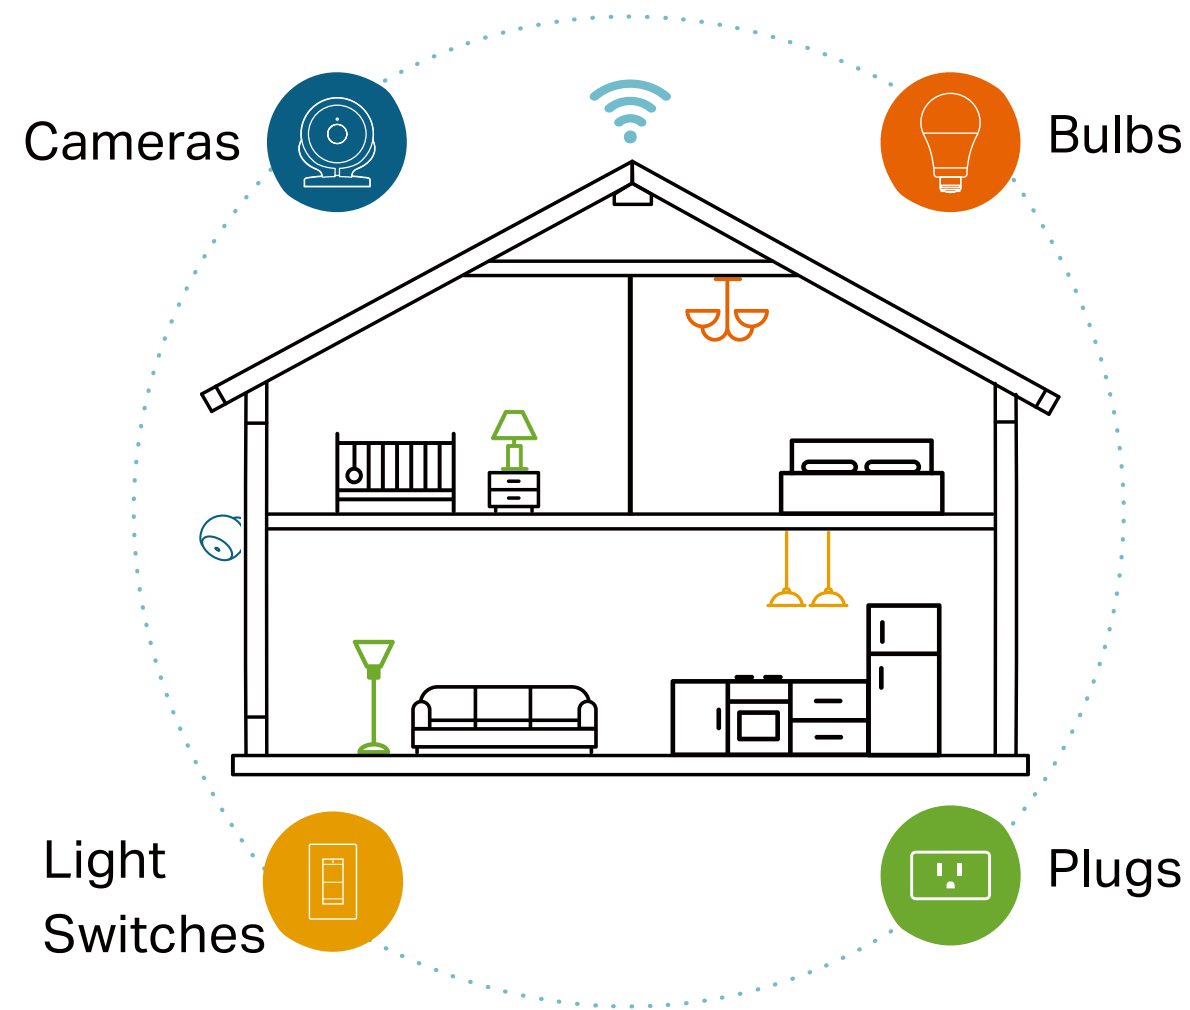

Connect your smart plug with Amazon Alexa, Google Assistant and control connected devices by only using your voice.

Remote Access

Control devices connected to the smart plug from anywhere, anytime via the free Kasa Smart app.

Features

Your Home. One App.

With the Kasa Smart app, you can easily access and control smart plugs, cameras, light switches, bulbs and more. Checking in on your home is only a few taps away.

Learn more at tp-link.com/smarthome

- **Control From Anywhere**

Turn your smart plug on and off, set schedules or scenes from anywhere with your smartphone using the Kasa Smart app.

- **Set Schedules**

Schedule any device connected to the Kasa Smart Wi-Fi Plug Mini to automatically switch on or off if you're home or away.

- **Compact Design**

The compact design of the Kasa Smart Wi-Fi Plug is smaller than other smart plugs and allows them to be stacked in the same outlet.

- **Grouping**

Use Grouping to combine your smart plug with other Kasa Smart devices for seamless control with one single tap on your smartphone.